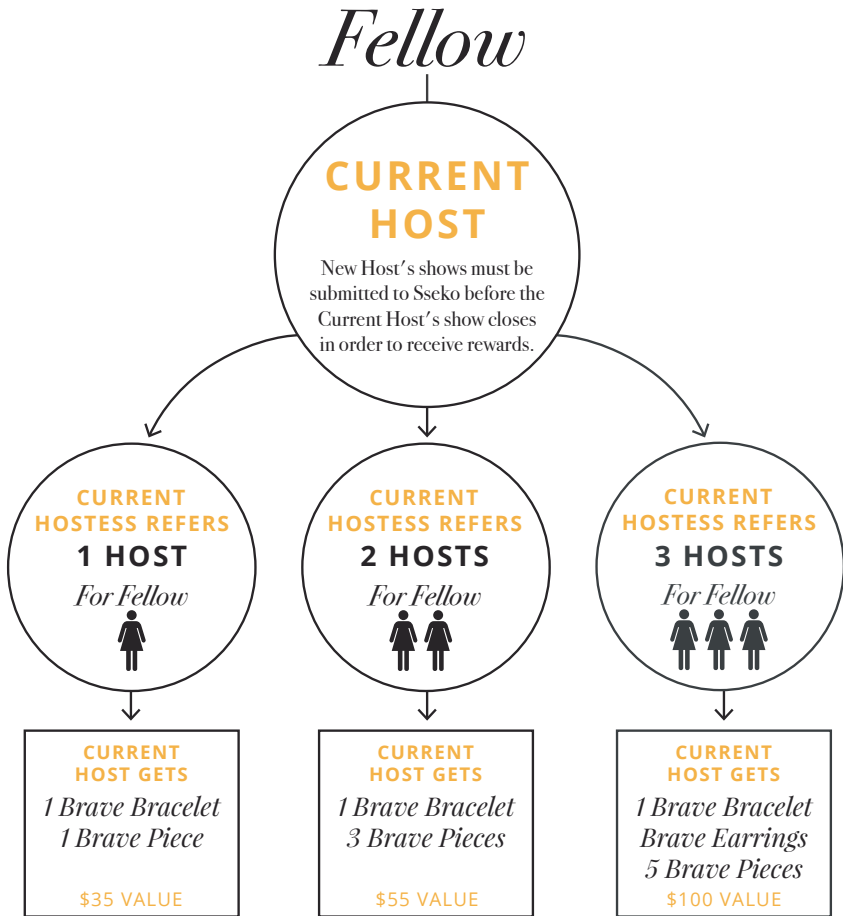

Earn Credit

FELLOW REFERRAL REWARDS:

Refer a Fellow! Is one of your guests ready to become a Fellow? When they join, you'll receive $50 in Sseko Credit! Just reach out to your Fellow to find out how!

*Fellow Referral Reward may still be earned if the show does not qualify. The Reward must be claimed after the new Fellow joins and before the show closes. Mystery Hostess, Launch, and Fundraisers are not eligible for the Fellow Referral Reward.